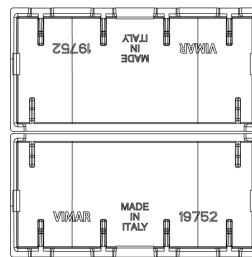

#### Drawings

Space view

Backside view

3D View

## Packaging

**Code** 8007352593695  
**Quantity** 1 NR  
**Dim.** 6.5x6x1 [cm]  
**Weight** 5.2 [g]

**Code** 8007352593701  
**Quantity** 10 NR  
**Dim.** 12.3x9.6x5.1 [cm]  
**Weight** 84 [g]