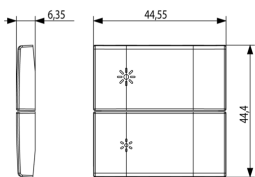

#### Drawings

Space view

Backside view

3D View

## Packaging

**Code** 8007352593695  
**Quantity** 1 NR  
**Dim.** 6.5x6x1 [cm]  
**Weight** 5.2 [g]

**Code** 8007352593701  
**Quantity** 10 NR  
**Dim.** 12.3x9.6x5.1 [cm]  
**Weight** 84 [g]