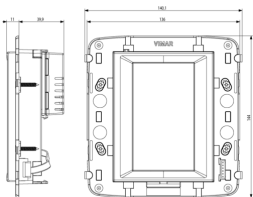

Video

- [Arké lives in your time](#)

Drawings

Space view

Backside view

3D View

Gallery

Technical data

Certifications

- 37. Marking - Morocco

Packaging

Code 8007352453234
Quantity 1 NR
Dim. 21.7x22.1x8.3 [cm]
Weight 485.5 [g]

Legal

Vimar reserves the right to change at any time and without notice the characteristics of the products reported. Installation should be carried out by qualified staff in compliance with the current regulations regarding the installation of electrical equipment in the country where the products are installed. For the terms of use of the information on the product info sheet see [Conditions of Use](#).