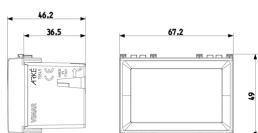

#### Drawings

Space view

Backside view

3D View

## Packaging

**Code** 8007352457850  
**Quantity** 1 NR  
**Dim.** 11.2x9.6x9.8 [cm]  
**Weight** 144.2 [g]