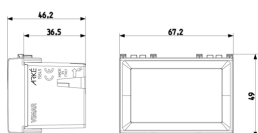

#### Drawings

Space view

Backside view

3D View

## Packaging

**Code** 8007352452138  
**Quantity** 1 NR  
**Dim.** 11.2x9.6x9.8 [cm]  
**Weight** 144.8 [g]