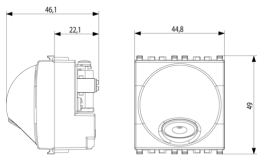

## Drawings

Space view

Backside view

3D View

## Packaging

**Code** 8007352389588  
**Quantity** 1 NR  
**Dim.** 6x5.4x5.3 [cm]  
**Weight** 65.5 [g]

**Code** 8007352389595  
**Quantity** 10 NR  
**Dim.** 28.1x13.1x6 [cm]  
**Weight** 731.7 [g]