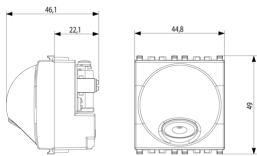

Product Status

3 - Active

Minimum order quantity

10 NR

Drawings

Space view

Backside view

3D View

Technical data

- **Class group:** Domestic switching devices
- **Class:** Cable entry
- **Colour:** White
- **RAL-number (similar):** 9016
- **Suitable for surface mounted box for flush-mounted switching equipment:** Yes

Certifications

- 00. CE Marking - EU
- 08. ASTA - UK ([download](#))
- 37. Marking - Morocco
- 92. RoHS UAE
- 96. Electrotechnical expert ([download](#))
- 99. WEEE Directive ([download](#))

Packaging

Code 8007352389588
Quantity 1 NR
Dim. 6x5.4x5.3 [cm]
Weight 65.5 [g]

Code 8007352389595
Quantity 10 NR
Dim. 28.1x13.1x6 [cm]
Weight 731.7 [g]

Legal

Vimar reserves the right to change at any time and without notice the characteristics of the products reported. Installation should be carried out by qualified staff in compliance with the current regulations regarding the installation of electrical equipment in the country where the products are installed. For the terms of use of the information on the product info sheet see [Conditions of Use](#).