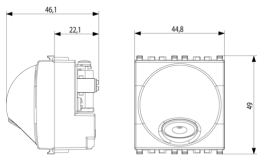

Product Status

3 - Active

Minimum order quantity

10 NR

Drawings

Space view

Backside view

3D View

Packaging

Code 8007352389649
Quantity 1 NR
Dim. 6x5.4x5.3 [cm]
Weight 65.5 [g]

Code 8007352389656
Quantity 10 NR
Dim. 28.1x13.1x6 [cm]
Weight 731.7 [g]

Legal

Vimar reserves the right to change at any time and without notice the characteristics of the products reported. Installation should be carried out by qualified staff in compliance with the current regulations regarding the installation of electrical equipment in the country where the products are installed. For the terms of use of the information on the product info sheet see [Conditions of Use](#).