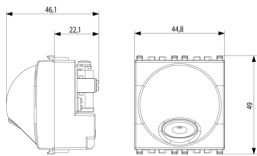

Product Status

3 - Active

Minimum order quantity

10 NR

Drawings

Space view

Backside view

3D View

Technical data

- **Class group:** Domestic switching devices
- **Class:** Cable entry
- **Colour:** Grey
- **RAL-number (similar):** 7024
- **Suitable for surface mounted box for flush-mounted switching equipment:** Yes

Packaging

Code 8007352389564
Quantity 1 NR
Dim. 6x5.4x5.3 [cm]
Weight 65.5 [g]

Code 8007352389571
Quantity 10 NR
Dim. 28.1x13.1x6 [cm]
Weight 731.7 [g]

Legal

Vimar reserves the right to change at any time and without notice the characteristics of the products reported. Installation should be carried out by qualified staff in compliance with the current regulations regarding the installation of electrical equipment in the country where the products are installed. For the terms of use of the information on the product info sheet see [Conditions of Use](#).