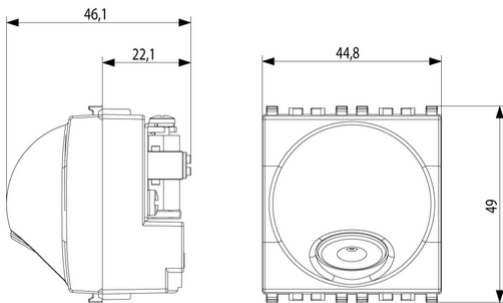

Product Status

3 - Active

Minimum order quantity

10 NR

Drawings

Space view

Backside view

3D View

Qtà 1 NR

Dim 6x5.4x5.3 [cm]

Weight 65.5 [g]

8 007352 389571

8007352389571

Qtà 10 NR

Dim 28.1x13.1x6 [cm]

Weight 731.7 [g]

8 007352 824805

8007352824805

Qtà 120 NR

Dim 38.5x29x30 [cm]

Weight 9,284 [g]

Legal

Vimar reserves the right to change at any time and without notice the characteristics of the products reported. Installation should be carried out by qualified staff in compliance with the current regulations regarding the installation of electrical equipment in the country where the products are installed. For the terms of use of the information on the product info sheet see [Conditions of Use](#).