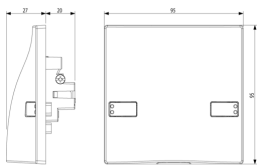

Product Status

3 - Active

Minimum order quantity

5 NR

Drawings

Space view

Backside view

3D View

Technical data

- **Class group:** Domestic switching devices
- **Class:** Cable entry
- **Colour:** White
- **RAL-number (similar):** 9016
- **Suitable for surface mounted box for flush-mounted switching equipment:** Yes

Code 8007352389755
Quantity 5 NR
Dim. 26.4x11x10.9 [cm]
Weight 781.1 [g]

Legal

Vimar reserves the right to change at any time and without notice the characteristics of the products reported. Installation should be carried out by qualified staff in compliance with the current regulations regarding the installation of electrical equipment in the country where the products are installed. For the terms of use of the information on the product info sheet see [Conditions of Use](#).