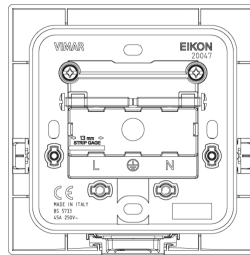

EIKON: Cable outlet+terminalbar 45A white

20047.B

Wiring devices / Traditional wiring devices / EIKON / Devices

Cable outlet+terminalbar 45A white

Cable outlet with 2P+T 45 A 250 V~ terminal bar, with built-in mounting frame and cover for square mounting British standard boxes, white

Product Status

3 - Active

Minimum order quantity

5 NR

Drawings

Space view

Backside view

3D View

Technical data

- **Class group:** Domestic switching devices
- **Class:** Cable entry
- **Colour:** White
- **RAL-number (similar):** 9016
- **Suitable for surface mounted box for flush-mounted switching equipment:** Yes

Packaging

Code 8007352389748
Quantity 1 NR
Dim. 9.7x5.1x9.8 [cm]
Weight 139 [g]

Code 8007352389755
Quantity 5 NR
Dim. 26.4x11x10.9 [cm]
Weight 781.1 [g]

Legal

Vimar reserves the right to change at any time and without notice the characteristics of the products reported. Installation should be carried out by qualified staff in compliance with the current regulations regarding the installation of electrical equipment in the country where the products are installed. For the terms of use of the information on the product info sheet see [Conditions of Use](#).