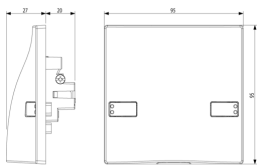

Product Status

3 - Active

Minimum order quantity

5 NR

Drawings

Space view

Backside view

3D View

Technical data

- **Class group:** Domestic switching devices
- **Class:** Cable entry
- **Colour:** White
- **RAL-number (similar):** 9016
- **Suitable for surface mounted box for flush-mounted switching equipment:** Yes

Packaging

Code 8007352389748
Quantity 1 NR
Dim. 9.7x5.1x9.8 [cm]
Weight 139 [g]

Code 8007352389755
Quantity 5 NR
Dim. 26.4x11x10.9 [cm]
Weight 781.1 [g]

Legal

Vimar reserves the right to change at any time and without notice the characteristics of the products reported. Installation should be carried out by qualified staff in compliance with the current regulations regarding the installation of electrical equipment in the country where the products are installed. For the terms of use of the information on the product info sheet see [Conditions of Use](#).