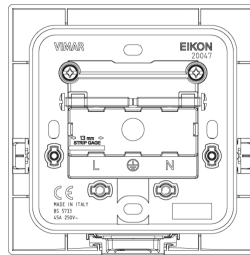

EIKON: Cable outlet+terminalbar 45A white

20047.B

Wiring devices / Traditional wiring devices / EIKON / Devices

Cable outlet+terminalbar 45A white

Cable outlet with 2P+T 45 A 250 V~ terminal bar, with built-in mounting frame and cover for square mounting British standard boxes, white

Product Status

3 - Active

Minimum order quantity

5 NR

Drawings

Space view

Backside view

3D View

Technical data

- **Class group:** Domestic switching devices
- **Class:** Cable entry
- **Colour:** White
- **RAL-number (similar):** 9016
- **Suitable for surface mounted box for flush-mounted switching equipment:** Yes

Code 8007352389755
Quantity 5 NR
Dim. 26.4x11x10.9 [cm]
Weight 781.1 [g]

Legal

Vimar reserves the right to change at any time and without notice the characteristics of the products reported. Installation should be carried out by qualified staff in compliance with the current regulations regarding the installation of electrical equipment in the country where the products are installed. For the terms of use of the information on the product info sheet see [Conditions of Use](#).