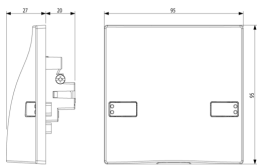

EIKON: Cable outlet+terminalbar 45A grey

20047

Wiring devices / Traditional wiring devices / EIKON / Devices

Cable outlet+terminalbar 45A grey

Cable outlet with 2P+T 45 A 250 V~ terminal bar, with built-in mounting frame and cover for square mounting British standard boxes, grey

Product Status

3 - Active

Minimum order quantity

5 NR

Drawings

Space view

Backside view

3D View

Technical data

- **Class group:** Domestic switching devices
- **Class:** Cable entry
- **Colour:** Grey
- **RAL-number (similar):** 7024
- **Suitable for surface mounted box for flush-mounted switching equipment:** Yes

Packaging

Code 8007352389724
Quantity 1 NR
Dim. 9.7x5.1x9.8 [cm]
Weight 139 [g]

Code 8007352389731
Quantity 5 NR
Dim. 26.4x11x10.9 [cm]
Weight 781.1 [g]

Legal

Vimar reserves the right to change at any time and without notice the characteristics of the products reported. Installation should be carried out by qualified staff in compliance with the current regulations regarding the installation of electrical equipment in the country where the products are installed. For the terms of use of the information on the product info sheet see [Conditions of Use](#).