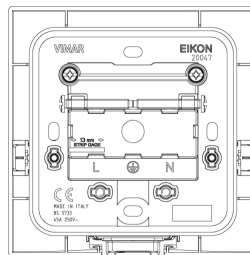

EIKON: Cable outlet+terminalbar 45A grey

20047

Wiring devices / Traditional wiring devices / EIKON / Devices

Cable outlet+terminalbar 45A grey

Cable outlet with 2P+T 45 A 250 V~ terminal bar, with built-in mounting frame and cover for square mounting British standard boxes, grey

Product Status

3 - Active

Minimum order quantity

5 NR

Drawings

Space view

Backside view

3D View

Technical data

- **Class group:** Domestic switching devices
- **Class:** Cable entry
- **Colour:** Grey
- **RAL-number (similar):** 7024
- **Suitable for surface mounted box for flush-mounted switching equipment:** Yes

Packaging

Code 8007352389724
Quantity 1 NR
Dim. 9.7x5.1x9.8 [cm]
Weight 139 [g]

Code 8007352389731
Quantity 5 NR
Dim. 26.4x11x10.9 [cm]
Weight 781.1 [g]

Legal

Vimar reserves the right to change at any time and without notice the characteristics of the products reported. Installation should be carried out by qualified staff in compliance with the current regulations regarding the installation of electrical equipment in the country where the products are installed. For the terms of use of the information on the product info sheet see [Conditions of Use](#).