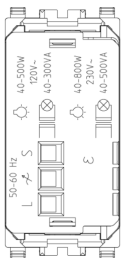

Product Status

2 - Will be discontinued

Minimum order quantity

5 NR

Sheets, Manuals, Documentation

- [Multilanguage instructions sheet \(270 kb\)](#)

Drawings

Backside view

Technical data

- **Class group:** Domestic switching devices
- **Class:** Dimmer
- **Method of operation:** Other
- **Type of load:** Inductive load
- **Applicable with button:** No
- **Applicable with movement sensor:** No
- **Applicable with presence indicator:** No
- **Applicable with time switch/timer:** No
- **Applicable with transmission button:** No
- **Applicable with infrared button:** No
- **Mounting method:** Flush-mounted
- **Type of fastening:** Snapper mounting
- **Material:** Plastic
- **Material quality:** Thermoplastic
- **Surface protection:** Untreated
- **Surface finishing:** Matt
- **Colour:** White
- **RAL-number (similar):** 9016
- **Transparent:** No
- **Suitable for degree of protection (IP):** IP40
- **Nominal voltage:** 120,00 - 230,00 V
- **Frequency:** 50,00 - 60,00 HZ
- **Control voltage:** 120,00 - 230,00 V
- **Device width:** 22,30 mm
- **Device height:** 49,00 mm
- **Device depth:** 52,40 mm

Packaging

Code 8007352316065
Quantity 1 NR
Dim. 5.1x4.3x5.3 [cm]
Weight 41.6 [g]

Code 8007352316072
Quantity 5 NR
Dim. 14.4x11.6x6 [cm]
Weight 289.93 [g]

Legal

Vimar reserves the right to change at any time and without notice the characteristics of the products reported. Installation should be carried out by qualified staff in compliance with the current regulations regarding the installation of electrical equipment in the country where the products are installed. For the terms of use of the information on the product info sheet see [Conditions of Use](#).