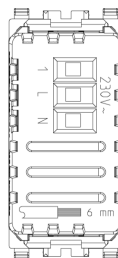

Product Status

3 - Active

Minimum order quantity

5 NR

Sheets, Manuals, Documentation

- [Light Multilanguage instructions sheet \(947 kb\)](#)
- [Full Multilanguage instructions sheet \(1103 kb\)](#)

Drawings

Space view

Backside view

3D View

Technical data

- **Class group:** Domestic switching devices
- **Class:** Electronic insert for domestic switching devices
- **Model:** Other
- **Assembly arrangement:** Modular device for domestic switching devices
- **Number of modules (module system):** 1
- **Radio-controlled:** No
- **Mounting method:** Flush-mounted
- **Type of fastening:** Engage (snap)
- **Material:** Plastic
- **Material quality:** Thermoplastic
- **Surface protection:** Untreated
- **Surface finishing:** Matt
- **Colour:** White
- **RAL-number (similar):** 9016
- **Transparent:** No

Packaging

Code 8007352316249
Quantity 1 NR
Dim. 5.1x4.3x5.3 [cm]
Weight 53.07 [g]

Code 8007352316256
Quantity 5 NR
Dim. 14.4x11.6x6 [cm]
Weight 312.6 [g]

Code 8007352656987
Quantity 60 NR
Dim. 36.5x33x13.5 [cm]
Weight 4,170 [g]