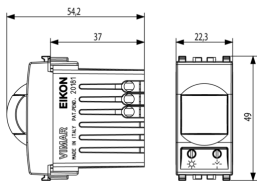

Space view

Backside view

3D View

Technical data

- **Class group:** Domestic switching devices
- **Class:** Electronic insert for domestic switching devices
- **Model:** Other
- **Assembly arrangement:** Modular device for domestic switching devices
- **Number of modules (module system):** 1
- **Radio-controlled:** No
- **Mounting method:** Flush-mounted
- **Type of fastening:** Engage (snap)
- **Material:** Plastic
- **Material quality:** Thermoplastic
- **Surface protection:** Untreated
- **Surface finishing:** Matt
- **Colour:** White
- **RAL-number (similar):** 9016
- **Transparent:** No

Packaging

Code 8007352316249
Quantity 1 NR
Dim. 5.1x4.3x5.3 [cm]
Weight 53.07 [g]

Code 8007352316256
Quantity 5 NR
Dim. 14.4x11.6x6 [cm]
Weight 312.6 [g]

Code 8007352656987
Quantity 60 NR
Dim. 36.5x33x13.5 [cm]
Weight 4,170 [g]