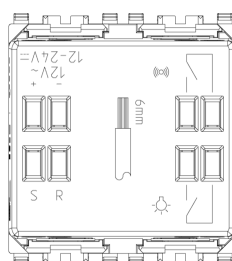

EIKON: SET/RESET device Next

20183.N

Wiring devices / Traditional wiring devices / EIKON / Devices

SET/RESET device Next

SET/RESET push button for emergency call system, visible in darkness, 2 NO 5 A 250 V~ relay outputs for acoustic and optical signalling, supply voltage 12 V~ 50-60 Hz or 12-24 V d.c. (SELV), Next - 2 modules. SET with built-in or from peripheral NC push buttons connected in series. RESET with peripheral NC push buttons connected in series

Product Status

3 - Active

Minimum order quantity

1 NR

Sheets, Manuals, Documentation

- [Multilanguage instructions sheet \(725 kb\)](#)

Drawings

Space view

Backside view

3D View

Technical data

- **Class group:** Domestic switching devices
- **Class:** Electronic insert for domestic switching devices
- **Model:** Other
- **Assembly arrangement:** Modular device for domestic switching devices
- **Number of modules (module system):** 2
- **Radio-controlled:** No
- **Mounting method:** Flush-mounted
- **Type of fastening:** Engage (snap)
- **Material:** Plastic
- **Material quality:** Thermoplastic
- **Surface protection:** Lacquered
- **Surface finishing:** Matt
- **Colour:** Silver
- **RAL-number (similar):** 9022
- **Transparent:** No

Certifications

- 00. CE Marking - EU
- 37. Marking - Morocco
- 43. UKCA mark - Great Britain
- 96. Electrotechnical expert ([download](#))
- 99. WEEE Directive ([download](#))

Packaging

Code 8007352291348
Quantity 1 NR
Dim. 11.2x9.6x9.8 [cm]
Weight 147.53 [g]