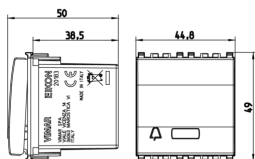

Product Status

3 - Active

Minimum order quantity

1 NR

Sheets, Manuals, Documentation

- [Multilanguage instructions sheet \(725 kb\)](#)

Drawings

Space view

Backside view

3D View

Technical data

- **Class group:** Domestic switching devices
- **Class:** Electronic insert for domestic switching devices
- **Model:** Other
- **Assembly arrangement:** Modular device for domestic switching devices
- **Number of modules (module system):** 2
- **Radio-controlled:** No
- **Mounting method:** Flush-mounted
- **Type of fastening:** Engage (snap)
- **Material:** Plastic
- **Material quality:** Thermoplastic
- **Surface protection:** Lacquered
- **Surface finishing:** Matt
- **Colour:** Silver
- **RAL-number (similar):** 9022
- **Transparent:** No

Certifications

- 00. CE Marking - EU
- 37. Marking - Morocco
- 43. UKCA mark - Great Britain
- 96. Electrotechnical expert ([download](#))
- 99. WEEE Directive ([download](#))

Packaging

Code 8007352291348
Quantity 1 NR
Dim. 11.2x9.6x9.8 [cm]
Weight 147.53 [g]