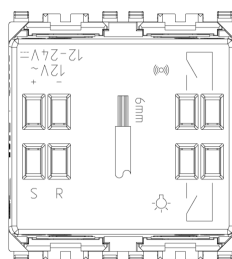

EIKON: SET/RESET device grey

20183

Wiring devices / Traditional wiring devices / EIKON / Devices

SET/RESET device grey

SET/RESET push button for emergency call system, visible in darkness, 2 NO 5 A 250 V~ relay outputs for acoustic and optical signalling, supply voltage 12 V~ 50-60 Hz or 12-24 V d.c. (SELV), grey - 2 modules. SET with built-in or from peripheral NC push buttons connected in series. RESET with peripheral NC push buttons connected in series

Product Status

3 - Active

Minimum order quantity

1 NR

Sheets, Manuals, Documentation

- [Multilanguage instructions sheet \(725 kb\)](#)

Drawings

Space view

Backside view

3D View

Technical data

- **Class group:** Domestic switching devices
- **Class:** Electronic insert for domestic switching devices
- **Model:** Other
- **Assembly arrangement:** Modular device for domestic switching devices
- **Number of modules (module system):** 2
- **Radio-controlled:** No
- **Mounting method:** Flush-mounted
- **Type of fastening:** Engage (snap)
- **Material:** Plastic
- **Material quality:** Thermoplastic
- **Surface protection:** Untreated
- **Surface finishing:** Matt
- **Colour:** Grey
- **RAL-number (similar):** 7024
- **Transparent:** No

Certifications

- 00. CE Marking - EU
- 37. Marking - Morocco
- 43. UKCA mark - Great Britain
- 96. Electrotechnical expert ([download](#))
- 99. WEEE Directive ([download](#))

Packaging

Code 8007352251687
Quantity 1 NR
Dim. 11.2x9.6x9.8 [cm]
Weight 145.73 [g]