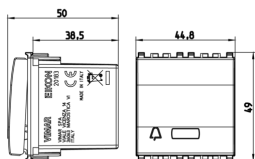

Product Status

3 - Active

Minimum order quantity

1 NR

Sheets, Manuals, Documentation

- [Multilanguage instructions sheet \(725 kb\)](#)

Drawings

Space view

Backside view

3D View

Technical data

- **Class group:** Domestic switching devices
- **Class:** Electronic insert for domestic switching devices
- **Model:** Other
- **Assembly arrangement:** Modular device for domestic switching devices
- **Number of modules (module system):** 2
- **Radio-controlled:** No
- **Mounting method:** Flush-mounted
- **Type of fastening:** Engage (snap)
- **Material:** Plastic
- **Material quality:** Thermoplastic
- **Surface protection:** Untreated
- **Surface finishing:** Matt
- **Colour:** Grey
- **RAL-number (similar):** 7024
- **Transparent:** No

Certifications

- 00. CE Marking - EU
- 37. Marking - Morocco
- 43. UKCA mark - Great Britain
- 96. Electrotechnical expert ([download](#))
- 99. WEEE Directive ([download](#))

Packaging

Code 8007352251687
Quantity 1 NR
Dim. 11.2x9.6x9.8 [cm]
Weight 145.73 [g]