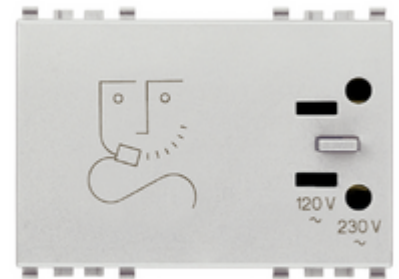

EIKON: Shaver supply unit 230V Next

20290.N

Wiring devices / Traditional wiring devices / EIKON / Devices

Shaver supply unit 230V Next

Shaver supply unit with 20 VA isolating transformer, supply voltage 230 V~ 50-60 Hz, 120 V~ output voltage for 2P 15 A 125 V~ American standard plugs with non-polarized flat blades, and 230 V~ output voltage for 2P 2,5 A Europlugs, Next - 3 modules

Gallery

Technical data

- **Class group:** Domestic switching devices
- **Class:** Razor socket outlet
- **Assembly arrangement:** Modular device for domestic switching devices
- **Number of modules (module system):** 3
- **Mounting method:** Flush-mounted
- **With hinged lid:** No
- **Voltage reversible:** No
- **Nominal voltage low value:** 230 V
- **Nominal voltage high value:** 230 V
- **Material:** Plastic
- **Material quality:** Thermoplastic
- **Surface protection:** Lacquered
- **Surface finishing:** Matt
- **Colour:** Silver
- **RAL-number (similar):** 9022
- **Transparent:** No
- **Device width:** 67,30 mm
- **Device height:** 49,00 mm
- **Device depth:** 51,50 mm
- **With built-in installation box:** No