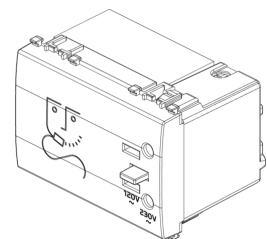

EIKON: Shaver supply unit 230V Next

20290.N

Wiring devices / Traditional wiring devices / EIKON / Devices

Shaver supply unit 230V Next

Shaver supply unit with 20 VA isolating transformer, supply voltage 230 V~ 50-60 Hz, 120 V~ output voltage for 2P 15 A 125 V~ American standard plugs with non-polarized flat blades, and 230 V~ output voltage for 2P 2,5 A Europlugs, Next - 3 modules

Product Status

3 - Active

Minimum order quantity

1 NR

Drawings

Space view

Backside view

3D View

Gallery

Technical data

- **Class group:** Domestic switching devices
- **Class:** Razor socket outlet
- **Assembly arrangement:** Modular device for domestic switching devices
- **Number of modules (module system):** 3
- **Mounting method:** Flush-mounted
- **With hinged lid:** No
- **Voltage reversible:** No
- **Nominal voltage low value:** 230 V
- **Nominal voltage high value:** 230 V
- **Material:** Plastic
- **Material quality:** Thermoplastic
- **Surface protection:** Lacquered
- **Surface finishing:** Matt
- **Colour:** Silver
- **RAL-number (similar):** 9022
- **Transparent:** No
- **Device width:** 67,30 mm
- **Device height:** 49,00 mm
- **Device depth:** 51,50 mm
- **With built-in installation box:** No