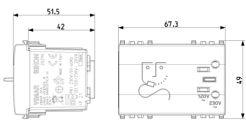

EIKON: Shaver supply unit 230V Next

20290.N

Wiring devices / Traditional wiring devices / EIKON / Devices

Shaver supply unit 230V Next

Shaver supply unit with 20 VA isolating transformer, supply voltage 230 V~ 50-60 Hz, 120 V~ output voltage for 2P 15 A 125 V~ American standard plugs with non-polarized flat blades, and 230 V~ output voltage for 2P 2,5 A Europlugs, Next - 3 modules

Product Status

3 - Active

Minimum order quantity

1 NR

Drawings

Space view

Backside view

3D View

Gallery

Technical data

- **Class group:** Domestic switching devices
- **Class:** Razor socket outlet
- **Assembly arrangement:** Modular device for domestic switching devices
- **Number of modules (module system):** 3
- **Mounting method:** Flush-mounted
- **With hinged lid:** No
- **Voltage reversible:** No
- **Nominal voltage low value:** 230 V
- **Nominal voltage high value:** 230 V
- **Material:** Plastic
- **Material quality:** Thermoplastic
- **Surface protection:** Lacquered
- **Surface finishing:** Matt
- **Colour:** Silver
- **RAL-number (similar):** 9022
- **Transparent:** No
- **Device width:** 67,30 mm
- **Device height:** 49,00 mm
- **Device depth:** 51,50 mm
- **With built-in installation box:** No

Packaging

Code 8007352284722
Quantity 1 NR
Dim. 11.7x10.8x7.1 [cm]
Weight 497.8 [g]

Legal

Vimar reserves the right to change at any time and without notice the characteristics of the products reported. Installation should be carried out by qualified staff in compliance with the current regulations regarding the installation of electrical equipment in the country where the products are installed. For the terms of use of the information on the product info sheet see [Conditions of Use](#).