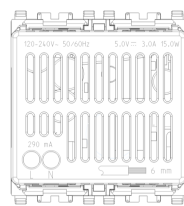

Product Status

3 - Active

Minimum order quantity

1 NR

Sheets, Manuals, Documentation

- [Multilanguage instructions sheet \(1316 kb\)](#)

Drawings

Space view

Backside view

3D View

Technical data

- **Class group:** Domestic switching devices
- **Class:** USB power supply
- **Model:** Bus
- **Operating voltage:** 12000,00 - 23000,00 V
- **Max. output current:** 1.500 mA
- **Mounting method:** Flush-mounted
- **Colour:** Grey
- **RAL-number:** 0

Packaging

Code 8007352647138
Quantity 1 NR
Dim. 6x5.4x5.3 [cm]
Weight 65.4 [g]

Code 8007352647145
Quantity 10 NR
Dim. 28.1x13.1x6 [cm]
Weight 732.6 [g]

Code 8007352686755
Quantity 120 NR
Dim. 38.5x29x30 [cm]
Weight 9,409 [g]