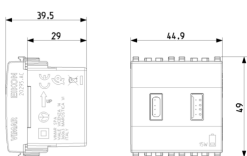

Drawings

Space view