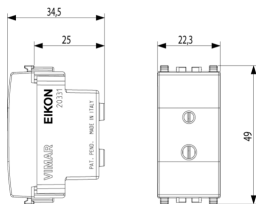

Drawings

Space view