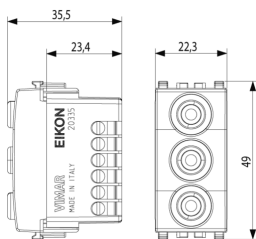

Drawings

Space view