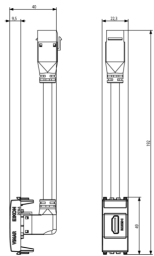

### Drawings

Space view

Backside view

3D View

## Technical data

- **Class group:** Domestic switching devices
- **Class:** Insert/cover for communication technology
- **Assembly arrangement:** Modular device for domestic switching devices
- **Utilization:** HDMI
- **Support ring:** No
- **With dust cover:** No
- **With hinged lid:** No
- **With imprint:** No
- **Mounting method:** Flush-mounted
- **Material:** Plastic
- **Material quality:** Thermoplastic
- **Halogen free:** Yes
- **Surface protection:** Untreated
- **Surface finishing:** Matt
- **Colour:** Grey
- **RAL-number (similar):** 7024
- **Transparent:** No
- **Number of modules (module system):** 1
- **With strain relief:** No
- **Luster terminal:** No
- **Suitable for degree of protection (IP):** IP20
- **Device width:** 22,30 mm
- **Device height:** 49,00 mm
- **Device depth:** 46,90 mm

## Packaging

**Code** 8007352560475  
**Quantity** 1 NR  
**Dim.** 14.2x6.7x5.9 [cm]  
**Weight** 83.3 [g]