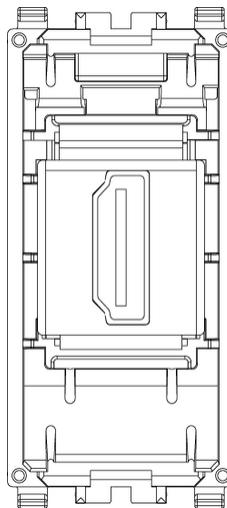

EIKON: HDMI 2.1b socket connector Next

20346.N

Wiring devices / Traditional wiring devices / EIKON / Devices

HDMI 2.1b socket connector Next

Socket outlet with HDMI 2.1b connector, Keystone fixing, Next

Product Status

3 - Active

Minimum order quantity

1 NR

Sheets, Manuals, Documentation

- [Multilanguage instructions sheet \(1196 kb\)](#)

Drawings

Space view

Backside view

Luster terminal: No

Suitable for degree of protection (IP): IP20

Device width: 22,30 mm

Device height: 49,00 mm

Device depth: 46,90 mm

Packaging

8007352420465

Qtà 1 NR