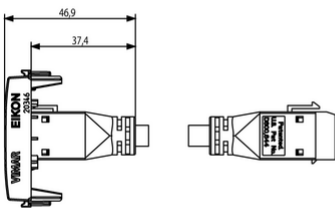

Drawings

Space view