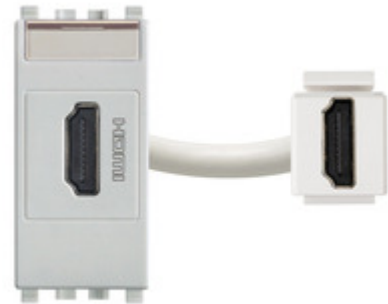

EIKON: HDMI 2.1b socket connector Next

20346.N

Wiring devices / Traditional wiring devices / EIKON / Devices

HDMI 2.1b socket connector Next

Socket outlet with HDMI 2.1b connector, Keystone fixing, Next

Product Status

3 - Active

Minimum order quantity

1 NR

Sheets, Manuals, Documentation

- [Multilanguage instructions sheet (1196 kb)](#)