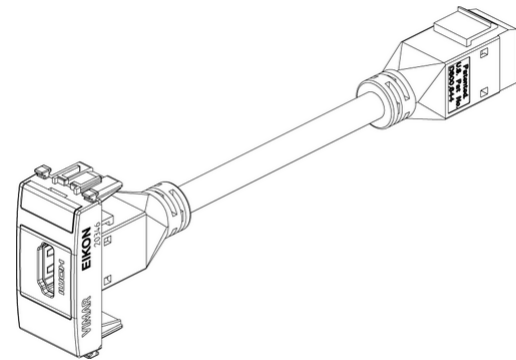

3D View

Certifications

00. CE Marking - EU
92. RoHS UAE
99. WEEE Directive ([download](#))