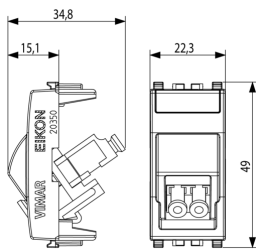

Product Status

3 - Active

Minimum order quantity

10 NR

Drawings

Space view

Backside view

3D View

Technical data

- **Class group:** Data and telecommunication
- **Class:** Fibre optic coupler
- **Suitable for type of fibre:** Single mode
- **Type of connector connection 1:** LC-Duplex
- **Type of connector connection 2:** LC-Duplex
- **Type of fastening:** Engage (snap)
- **Colour:** Other

Certifications

- 10. EAC Eurasian Customs Union

Packaging

Code 8007352561038
Quantity 1 NR
Dim. 4.1x2.8x5.3 [cm]
Weight 13.1 [g]

Code 8007352561045
Quantity 10 NR
Dim. 14.4x9x6 [cm]
Weight 166.5 [g]

Legal

Vimar reserves the right to change at any time and without notice the characteristics of the products reported. Installation should be carried out by qualified staff in compliance with the current regulations regarding the installation of electrical equipment in the country where the products are installed. For the terms of use of the information on the product info sheet see [Conditions of Use](#).