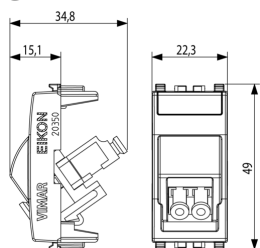

Product Status

3 - Active

Minimum order quantity

10 NR

Drawings

Space view

Backside view

3D View

Technical data

- **Class group:** Data and telecommunication
- **Class:** Fibre optic coupler
- **Suitable for type of fibre:** Single mode
- **Type of connector connection 1:** LC-Duplex
- **Type of connector connection 2:** LC-Duplex
- **Type of fastening:** Engage (snap)
- **Colour:** Other

Certifications

- 10. EAC Eurasian Customs Union

Packaging

Code 8007352561052
Quantity 1 NR
Dim. 4.1x2.8x5.3 [cm]
Weight 13 [g]

Code 8007352561069
Quantity 10 NR
Dim. 14.4x9x6 [cm]
Weight 165.9 [g]

Legal

Vimar reserves the right to change at any time and without notice the characteristics of the products reported. Installation should be carried out by qualified staff in compliance with the current regulations regarding the installation of electrical equipment in the country where the products are installed. For the terms of use of the information on the product info sheet see [Conditions of Use](#).