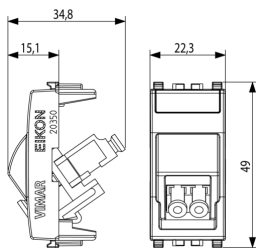

## Drawings

Space view

Backside view

3D View

# Packaging

8 007352561014

8 007352561021

**Code** 8007352561014  
**Quantity** 1 NR  
**Dim.** 4.1x2.8x5.3 [cm]  
**Weight** 13 [g]

**Code** 8007352561021  
**Quantity** 10 NR  
**Dim.** 14.4x9x6 [cm]  
**Weight** 165.3 [g]