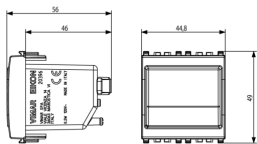

Product Status

2 - Will be discontinued

Minimum order quantity

10 NR

Sheets, Manuals, Documentation

- [FI - Foglio istruzioni ZIS_90720396A0 \(290 kb\)](#)

Drawings

Space view

Backside view

3D View

Technical data

- **Class group:** Luminaires
- **Class:** Emergency luminaire
- **Mounting method:** Built-in
- **Monitoring equipment:** None
- **With remote switch connection:** No
- **Power supply system:** Peripheral (individual battery)
- **Battery quality:** NiMH
- **Lamp type:** LED not exchangeable
- **With light source:** Yes
- **Housing material:** Plastic
- **Housing colour:** White
- **Material cover:** Without cover
- **Voltage type:** AC
- **Nominal voltage:** 120,00 - 120,01 V
- **Degree of protection (IP):** IP40
- **Protection class:** II
- **Max. system power:** 1,00 W
- **Width:** 44,80 mm
- **Height/depth:** 49,00 mm
- **Built-in height/depth:** 39,50 mm

Packaging

Code 8007352314535
Quantity 1 NR
Dim. 6x5.4x5.3 [cm]
Weight 84.73 [g]

Code 8007352314542
Quantity 10 NR
Dim. 28.1x13.1x6 [cm]
Weight 932.13 [g]

Legal

Vimar reserves the right to change at any time and without notice the characteristics of the products reported. Installation should be carried out by qualified staff in compliance with the current regulations regarding the installation of electrical equipment in the country where the products are installed. For the terms of use of the information on the product info sheet see [Conditions of Use](#).