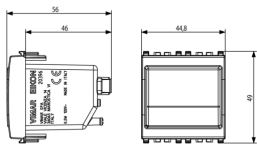

Product Status

2 - Will be discontinued

Minimum order quantity

10 NR

Sheets, Manuals, Documentation

- [FI - Foglio istruzioni ZIS_90720396A0 \(290 kb\)](#)

Drawings

Space view

Backside view

3D View

Technical data

- **Class group:** Luminaires
- **Class:** Emergency luminaire
- **Mounting method:** Built-in
- **Monitoring equipment:** None
- **With remote switch connection:** No
- **Power supply system:** Peripheral (individual battery)
- **Battery quality:** NiMH
- **Lamp type:** LED not exchangeable
- **With light source:** Yes
- **Housing material:** Plastic
- **Housing colour:** Silver
- **Material cover:** Without cover
- **Voltage type:** AC
- **Nominal voltage:** 120,00 - 120,01 V
- **Degree of protection (IP):** IP40
- **Protection class:** II
- **Max. system power:** 1,00 W
- **Width:** 44,80 mm
- **Height/depth:** 49,00 mm
- **Built-in height/depth:** 39,50 mm

Packaging

Code 8007352287051
Quantity 1 NR
Dim. 6x5.4x5.3 [cm]
Weight 85.27 [g]

Code 8007352287068
Quantity 10 NR
Dim. 28.1x13.1x6 [cm]
Weight 927.27 [g]

Legal

Vimar reserves the right to change at any time and without notice the characteristics of the products reported. Installation should be carried out by qualified staff in compliance with the current regulations regarding the installation of electrical equipment in the country where the products are installed. For the terms of use of the information on the product info sheet see [Conditions of Use](#).