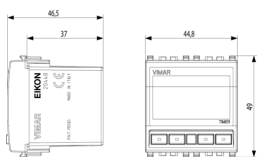

Drawings

Space view