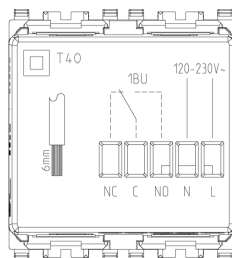

Product Status

2 - Will be discontinued

Minimum order quantity

1 NR

Sheets, Manuals, Documentation

- [Multilanguage installer manual \(1513 kb\)](#)

Drawings

Space view

Backside view

3D View

Gallery

Technical data

- **Class group:** Domestic switching devices
- **Class:** Electronic insert for domestic switching devices
- **Model:** Other
- **Assembly arrangement:** Modular device for domestic switching devices
- **Number of modules (module system):** 2
- **Radio-controlled:** No
- **Mounting method:** Flush-mounted
- **Type of fastening:** Engage (snap)
- **Material:** Plastic
- **Material quality:** Thermoplastic
- **Surface protection:** Untreated
- **Surface finishing:** Matt
- **Colour:** White
- **RAL-number (similar):** 9016
- **Transparent:** No

Certifications

- 00. CE Marking - EU
- 37. Marking - Morocco
- 43. UKCA mark - Great Britain
- 96. Electrotechnical expert ([download](#))
- 99. WEEE Directive ([download](#))

Packaging

8 007352 313477

Code 8007352313477
Quantity 1 NR
Dim. 11.2x9.6x9.8 [cm]
Weight 175.07 [g]