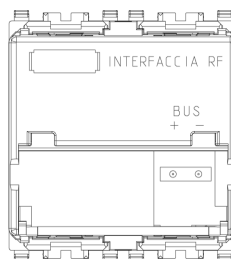

Drawings

Space view

Backside view

3D View

Technical data

- **Class group:** Installation bus systems
- **Class:** Interface for bus system
- **Bus system KNX:** No
- **Bus system KNX-RF (Radio Frequent):** No
- **Bus system radio frequent:** Yes
- **Bus system LON:** No
- **Bus system Powernet:** No
- **Other bus systems:** Other
- **Radio frequent bidirectional:** No
- **Model:** Other
- **Mounting method:** Flush-mounted
- **Width in number of modular spacings:** 2
- **Material:** Plastic
- **Material quality:** Thermoplastic
- **Surface protection:** Untreated
- **Surface finishing:** Matt
- **Colour:** Grey
- **RAL-number (similar):** 7024
- **Transparent:** No
- **With bus connection:** Yes
- **With LED indication:** Yes
- **Degree of protection (IP):** IP40

Packaging

Code 8007352362666
Quantity 1 NR
Dim. 11.2x9.6x9.8 [cm]
Weight 122 [g]

Legal

Vimar reserves the right to change at any time and without notice the characteristics of the products reported. Installation should be carried out by qualified staff in compliance with the current regulations regarding the installation of electrical equipment in the country where the products are installed. For the terms of use of the information on the product info sheet see [Conditions of Use](#).