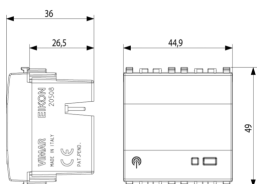

Drawings

Space view

Backside view

3D View

Technical data

- **Class group:** Installation bus systems
- **Class:** Interface for bus system
- **Bus system KNX:** No
- **Bus system KNX-RF (Radio Frequent):** No
- **Bus system radio frequent:** Yes
- **Bus system LON:** No
- **Bus system Powernet:** No
- **Other bus systems:** Other
- **Radio frequent bidirectional:** No
- **Model:** Other
- **Mounting method:** Flush-mounted
- **Width in number of modular spacings:** 2
- **Material:** Plastic
- **Material quality:** Thermoplastic
- **Surface protection:** Untreated
- **Surface finishing:** Matt
- **Colour:** Grey
- **RAL-number (similar):** 7024
- **Transparent:** No
- **With bus connection:** Yes
- **With LED indication:** Yes
- **Degree of protection (IP):** IP40

Packaging

Code 8007352362666
Quantity 1 NR
Dim. 11.2x9.6x9.8 [cm]
Weight 122 [g]

Legal

Vimar reserves the right to change at any time and without notice the characteristics of the products reported. Installation should be carried out by qualified staff in compliance with the current regulations regarding the installation of electrical equipment in the country where the products are installed. For the terms of use of the information on the product info sheet see [Conditions of Use](#).