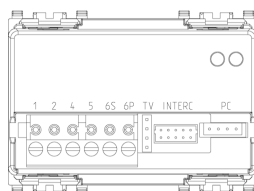

Backside view

3D View

Technical data

- **Class group:** Communication technique
- **Class:** Indoor station door communication
- **With video:** No
- **Installation technique:** Bus system
- **Mounting method:** Flush-mounted
- **Material:** Plastic
- **Overhear protected:** Yes
- **Operation door lock:** Yes
- **Control extra function(s):** Yes
- **Hands free:** Yes
- **Colour:** Grey
- **Mutable call tone:** No
- **Internal communication:** Yes
- **Specific call tone:** No
- **Additional device connectable:** Yes
- **Loudness control:** Yes
- **Height:** 49 mm

Certifications

- 00. CE Marking - EU
- 37. Marking - Morocco
- 96. Electrotechnical expert ([download](#))
- 99. WEEE Directive ([download](#))

Packaging

Code 8007352321656
Quantity 1 NR
Dim. 11.2x9.6x9.8 [cm]
Weight 215.8 [g]