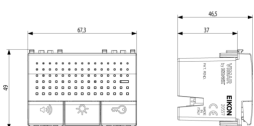

Product Status

2 - Will be discontinued

Minimum order quantity

1 NR

Sheets, Manuals, Documentation

- [Multilanguage installer manual \(6062 kb\)](#)

Drawings

Space view

Backside view

3D View

Technical data

- **Class group:** Communication technique
- **Class:** Indoor station door communication
- **With video:** No
- **Installation technique:** Bus system
- **Mounting method:** Flush-mounted
- **Material:** Plastic
- **Overhear protected:** Yes
- **Operation door lock:** Yes
- **Control extra function(s):** Yes
- **Hands free:** Yes
- **Colour:** Grey
- **Mutable call tone:** No
- **Internal communication:** Yes
- **Specific call tone:** No
- **Additional device connectable:** Yes
- **Loudness control:** Yes
- **Height:** 49 mm

Certifications

- 00. CE Marking - EU
- 37. Marking - Morocco
- 96. Electrotechnical expert ([download](#))
- 99. WEEE Directive ([download](#))

Packaging

Code 8007352321656
Quantity 1 NR
Dim. 11.2x9.6x9.8 [cm]
Weight 215.8 [g]