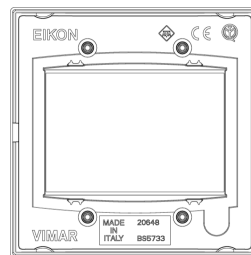

Backside view

3D View

Technical data

- **Class group:** Domestic switching devices
- **Class:** Cover frame for domestic switching devices
- **Number of units:** 3
- **Mounting direction:** Horizontal and vertical
- **Number of units horizontal:** 3
- **Number of units vertical:** 1
- **Number of modules horizontal (module system):** 3
- **Number of modules vertical (module system):** 1
- **With mounting grid:** Yes
- **Suitable for subfloor installation duct box:** Yes
- **Suitable for wall duct:** Yes
- **Suitable for built-in installation:** Yes
- **Label space/information surface:** Yes
- **Material:** Glass
- **Material quality:** Glass
- **Halogen free:** Yes
- **Surface protection:** Untreated
- **Surface finishing:** Matt
- **Colour:** Silver
- **RAL-number (similar):** 9023
- **Transparent:** No
- **With hinged lid:** No
- **Degree of protection (IP):** IP00
- **Type of fastening:** Clamp mounting
- **Width:** 94,80 mm
- **Height:** 94,80 mm
- **Depth:** 9,00 mm
- **Built-in width:** 94,80 mm
- **Built-in height:** 94,80 mm
- **Diameter bore hole (opening):** 0 mm

Certifications

- 01. IMQ - Italy ([download](#))
- 08. ASTA - UK

Packaging

Code 8007352478305
Quantity 1 NR
Dim. 13x11.4x3.3 [cm]
Weight 98.2 [g]

Legal

Vimar reserves the right to change at any time and without notice the characteristics of the products reported. Installation should be carried out by qualified staff in compliance with the current regulations regarding the installation of electrical equipment in the country where the products are installed. For the terms of use of the information on the product info sheet see [Conditions of Use](#).