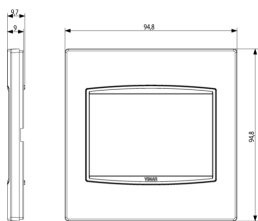

Drawings

Space view