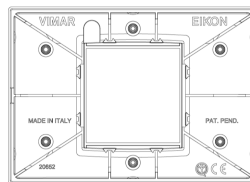

Product Status

2 - Will be discontinued

Minimum order quantity

1 NR

Drawings

Space view

Backside view

3D View

Technical data

- **Class group:** Domestic switching devices
- **Class:** Cover frame for domestic switching devices
- **Number of units:** 2
- **Mounting direction:** Horizontal and vertical
- **Number of units horizontal:** 2
- **Number of units vertical:** 1
- **Number of modules horizontal (module system):** 2
- **Number of modules vertical (module system):** 1
- **With mounting grid:** Yes
- **Suitable for subfloor installation duct box:** Yes
- **Suitable for wall duct:** Yes
- **Suitable for built-in installation:** Yes
- **Label space/information surface:** Yes
- **Material:** Metal
- **Material quality:** Other
- **Halogen free:** Yes
- **Surface protection:** Lacquered
- **Surface finishing:** Glossy
- **Colour:** Brown
- **RAL-number (similar):** 8014
- **Transparent:** No
- **With hinged lid:** No
- **Degree of protection (IP):** IP00
- **Type of fastening:** Clamp mounting
- **Width:** 119,80 mm
- **Height:** 84,80 mm
- **Depth:** 9,00 mm
- **Built-in width:** 119,80 mm
- **Built-in height:** 84,80 mm
- **Diameter bore hole (opening):** 0 mm

Packaging

8 007352 478725

8 007352 478732

Code 8007352478725
Quantity 1 NR
Dim. 12.75x9.5x1.62 [cm]
Weight 114.6 [g]

Code 8007352478732
Quantity 5 NR
Dim. 13.6x10.2x10.2 [cm]
Weight 620.1 [g]

Legal

Vimar reserves the right to change at any time and without notice the characteristics of the products reported. Installation should be carried out by qualified staff in compliance with the current regulations regarding the installation of electrical equipment in the country where the products are installed. For the terms of use of the information on the product info sheet see [Conditions of Use](#).