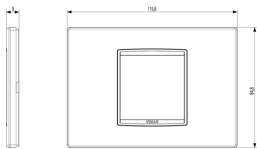

Drawings

Space view