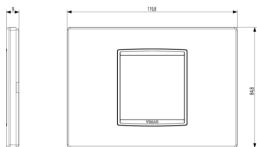

Product Status

2 - Will be discontinued

Minimum order quantity

1 NR

Drawings

Space view

Backside view

3D View

Technical data

- **Class group:** Domestic switching devices
- **Class:** Cover frame for domestic switching devices
- **Number of units:** 2
- **Mounting direction:** Horizontal and vertical
- **Number of units horizontal:** 2
- **Number of units vertical:** 1
- **Number of modules horizontal (module system):** 2
- **Number of modules vertical (module system):** 1
- **With mounting grid:** Yes
- **Suitable for subfloor installation duct box:** Yes
- **Suitable for wall duct:** Yes
- **Suitable for built-in installation:** Yes
- **Label space/information surface:** Yes
- **Material:** Wood
- **Material quality:** Other
- **Halogen free:** Yes
- **Surface protection:** Untreated
- **Surface finishing:** Matt
- **Colour:** Wood
- **RAL-number (similar):** 1011
- **Transparent:** No
- **With hinged lid:** No
- **Degree of protection (IP):** IP00
- **Type of fastening:** Clamp mounting
- **Width:** 119,80 mm
- **Height:** 84,80 mm
- **Depth:** 9,00 mm
- **Built-in width:** 119,80 mm
- **Built-in height:** 84,80 mm
- **Diameter bore hole (opening):** 0 mm

Packaging

Code 8007352478909
Quantity 1 NR
Dim. 12.75x9.5x1.62 [cm]
Weight 72.1 [g]

Code 8007352478916
Quantity 5 NR
Dim. 13.6x10.2x10.2 [cm]
Weight 405.1 [g]

Legal

Vimar reserves the right to change at any time and without notice the characteristics of the products reported. Installation should be carried out by qualified staff in compliance with the current regulations regarding the installation of electrical equipment in the country where the products are installed. For the terms of use of the information on the product info sheet see [Conditions of Use](#).