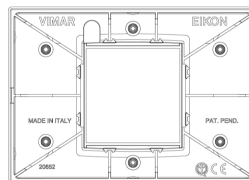

Product Status

2 - Will be discontinued

Minimum order quantity

1 NR

Drawings

Space view

Backside view

3D View

Technical data

- **Class group:** Domestic switching devices
- **Class:** Cover frame for domestic switching devices
- **Number of units:** 2
- **Mounting direction:** Horizontal and vertical
- **Number of units horizontal:** 2
- **Number of units vertical:** 1
- **Number of modules horizontal (module system):** 2
- **Number of modules vertical (module system):** 1
- **With mounting grid:** Yes
- **Suitable for subfloor installation duct box:** Yes
- **Suitable for wall duct:** Yes
- **Suitable for built-in installation:** Yes
- **Label space/information surface:** Yes
- **Material:** Wood
- **Material quality:** Other
- **Halogen free:** Yes
- **Surface protection:** Untreated
- **Surface finishing:** Matt
- **Colour:** Wood
- **RAL-number (similar):** 1011
- **Transparent:** No
- **With hinged lid:** No
- **Degree of protection (IP):** IP00
- **Type of fastening:** Clamp mounting
- **Width:** 119,80 mm
- **Height:** 84,80 mm
- **Depth:** 9,00 mm
- **Built-in width:** 119,80 mm
- **Built-in height:** 84,80 mm
- **Diameter bore hole (opening):** 0 mm

Packaging

Code 8007352478909
Quantity 1 NR
Dim. 12.75x9.5x1.62 [cm]
Weight 72.1 [g]

Code 8007352478916
Quantity 5 NR
Dim. 13.6x10.2x10.2 [cm]
Weight 405.1 [g]

Legal

Vimar reserves the right to change at any time and without notice the characteristics of the products reported. Installation should be carried out by qualified staff in compliance with the current regulations regarding the installation of electrical equipment in the country where the products are installed. For the terms of use of the information on the product info sheet see [Conditions of Use](#).