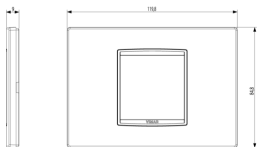

### Drawings

Space view

Backside view

3D View

## Packaging

**Code** 8007352478961  
**Quantity** 1 NR  
**Dim.** 16.4x10.8x3.3 [cm]  
**Weight** 123.2 [g]