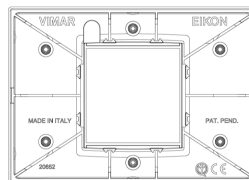

### Drawings

Space view

Backside view

3D View

## Packaging

**Code** 8007352478961  
**Quantity** 1 NR  
**Dim.** 16.4x10.8x3.3 [cm]  
**Weight** 123.2 [g]