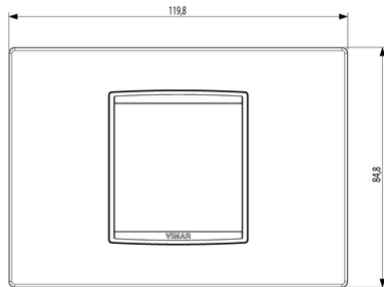

## Drawings

Space view

Backside view

3D View

**Surface finishing:** Matt

**Colour:** Gold

**RAL-number (similar):** 1036

**Transparent:** No

**With hinged lid:** No

**Degree of protection (IP):** IP00

**Type of fastening:** Clamp mounting

**Width:** 119,80 mm

**Height:** 84,80 mm

**Depth:** 9,000 mm

**Built-in width:** 119,80 mm

**Built-in height:** 84,80 mm

**Diameter bore hole (opening):** 0,00 mm

## Packaging

8007352484290

**Qtà** 1 NR  
**Dim** 12.75x9.5x1.62 [cm]

**Weight** 114.2 [g]

8007352484306

**Qtà** 5 NR  
**Dim** 13.6x10.2x10.2 [cm]

**Weight** 620 [g]