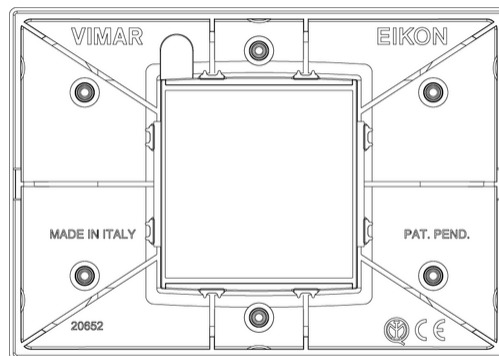

## Drawings

Space view

Backside view

3D View

**Height:** 84,80 mm

**Depth:** 9,000 mm

**Built-in width:** 119,80 mm

**Built-in height:** 84,80 mm

**Diameter bore hole (opening):** 0,00 mm