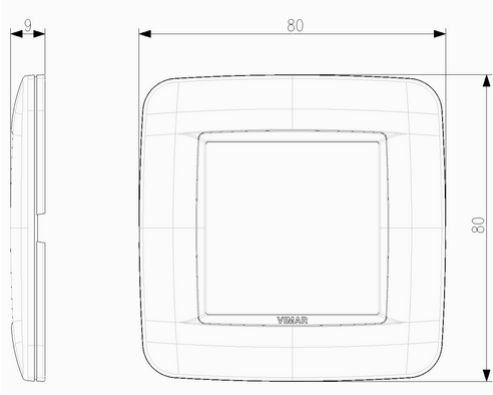

Product Status

2 - Will be discontinued

Minimum order quantity

1 NR

Drawings

Space view

Backside view

3D View

RAL-number (similar): 9006

Transparent: No

With hinged lid: No

Degree of protection (IP): IP00

Type of fastening: Clamp mounting

Width: 80,00 mm

Height: 80,00 mm

Depth: 9,000 mm

Built-in width: 80,00 mm

Built-in height: 80,00 mm

Diameter bore hole (opening): 0,00 mm

Packaging

8007352480407

Qtà 1 NR

Dim 9.6x9.6x1.7 [cm]

Weight 58.7 [g]

8007352480414

Qtà 5 NR

Dim 10.2x10x10.4 [cm]

Weight 337 [g]

You may also be interested in

21602 - Frame 2M
+claws 71mm

21603 - Frame 2M
without screws 71mm

Legal