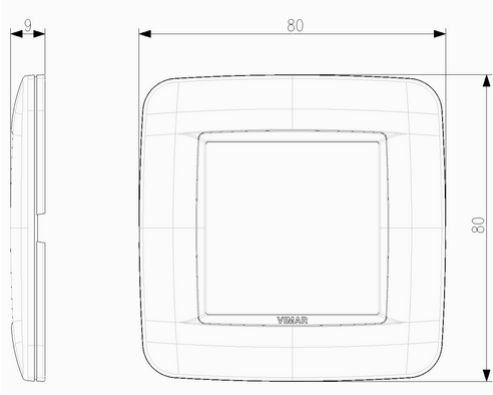

Product Status

2 - Will be discontinued

Minimum order quantity

1 NR

Drawings

Space view

Backside view

3D View

RAL-number (similar): 8003

Transparent: No

With hinged lid: No

Degree of protection (IP): IP00

Type of fastening: Clamp mounting

Width: 80,00 mm

Height: 80,00 mm

Depth: 9,000 mm

Built-in width: 80,00 mm

Built-in height: 80,00 mm

Diameter bore hole (opening): 0,00 mm

Packaging

8 007352 480469

8007352480469

Qtà 1 NR

Dim 9.6x9.6x1.7 [cm]

Weight 29.3 [g]

8 007352 480476

8007352480476

Qtà 5 NR

Dim 10.2x10x10.4 [cm]

Weight 188.2 [g]

You may also be interested in

21602 - Frame 2M
+claws 71mm