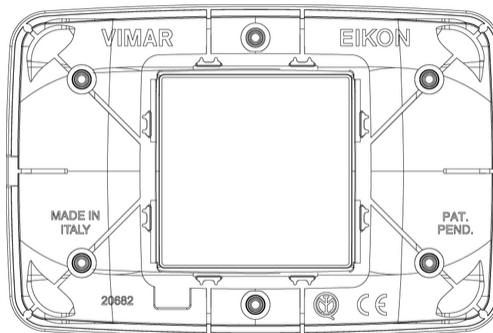

### Round plate 2centM Bright matt silver

2-central-module Round cover plate, Bright varnished metal and chromed frame, matt silver

## Drawings

Space view

Backside view

3D View