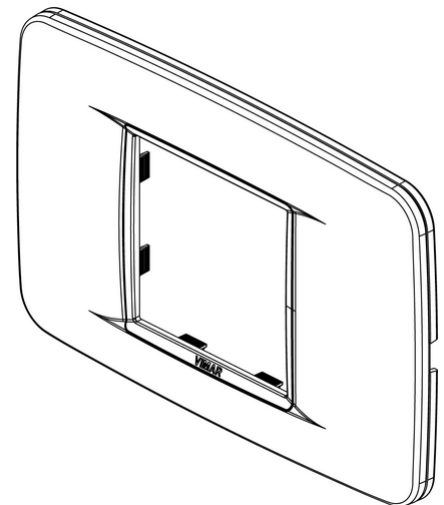

### Round plate 2centM Bright matt silver

2-central-module Round cover plate, Bright varnished metal and chromed frame, matt silver

## Drawings

Space view

Backside view

3D View