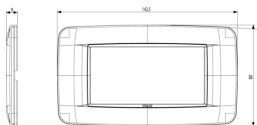

Product Status

2 - Will be discontinued

Minimum order quantity

1 NR

You may also be interested in

[21614 - Frame 4M +screws](#)

Drawings

Space view

Backside view

3D View

Technical data

- **Class group:** Domestic switching devices
- **Class:** Cover frame for domestic switching devices
- **Number of units:** 4
- **Mounting direction:** Horizontal and vertical
- **Number of units horizontal:** 4
- **Number of units vertical:** 1
- **Number of modules horizontal (module system):** 4
- **Number of modules vertical (module system):** 1
- **With mounting grid:** Yes
- **Suitable for subfloor installation duct box:** Yes
- **Suitable for wall duct:** Yes
- **Suitable for built-in installation:** Yes
- **Label space/information surface:** Yes
- **Material:** Metal
- **Material quality:** Stainless steel
- **Halogen free:** Yes
- **Surface protection:** Brushed
- **Surface finishing:** Matt
- **Colour:** Stainless steel
- **RAL-number (similar):** 9006
- **Transparent:** No
- **With hinged lid:** No
- **Degree of protection (IP):** IP00
- **Type of fastening:** Clamp mounting
- **Width:** 142,50 mm
- **Height:** 80,00 mm
- **Depth:** 9,00 mm
- **Built-in width:** 142,50 mm
- **Built-in height:** 80,00 mm
- **Diameter bore hole (opening):** 0 mm

Packaging

Code 8007352476417
Quantity 1 NR
Dim. 15x9.3x1.6 [cm]
Weight 87.7 [g]

Code 8007352476424
Quantity 5 NR
Dim. 15.8x9.7x10 [cm]
Weight 491 [g]

Legal

Vimar reserves the right to change at any time and without notice the characteristics of the products reported. Installation should be carried out by qualified staff in compliance with the current regulations regarding the installation of electrical equipment in the country where the products are installed. For the terms of use of the information on the product info sheet see [Conditions of Use](#).