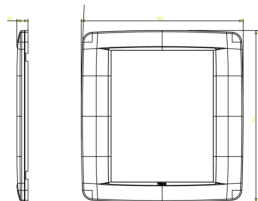

Product Status

2 - Will be discontinued

Minimum order quantity

1 NR

You may also be interested in

21618 - Frame 8M with screws

Drawings

Space view

Backside view

3D View

Technical data

- **Class group:** Domestic switching devices
- **Class:** Cover frame for domestic switching devices
- **Number of units:** 8
- **Mounting direction:** Horizontal and vertical
- **Number of units horizontal:** 4
- **Number of units vertical:** 2
- **Number of modules horizontal (module system):** 4
- **Number of modules vertical (module system):** 2
- **With mounting grid:** Yes
- **Suitable for subfloor installation duct box:** Yes
- **Suitable for wall duct:** Yes
- **Suitable for built-in installation:** Yes
- **Label space/information surface:** Yes
- **Material:** Metal
- **Material quality:** Other
- **Halogen free:** Yes
- **Surface protection:** Metallic
- **Surface finishing:** Matt
- **Colour:** Chrome
- **RAL-number (similar):** 9007
- **Transparent:** No
- **With hinged lid:** No
- **Degree of protection (IP):** IP00
- **Type of fastening:** Clamp mounting
- **Width:** 142,60 mm
- **Height:** 151,10 mm
- **Depth:** 9,80 mm
- **Built-in width:** 142,60 mm
- **Built-in height:** 151,10 mm
- **Diameter bore hole (opening):** 0 mm

Packaging

Code 8007352475670
Quantity 1 NR
Dim. 18.5x18.5x2.2 [cm]
Weight 230.8 [g]

Legal

Vimar reserves the right to change at any time and without notice the characteristics of the products reported. Installation should be carried out by qualified staff in compliance with the current regulations regarding the installation of electrical equipment in the country where the products are installed. For the terms of use of the information on the product info sheet see [Conditions of Use](#).