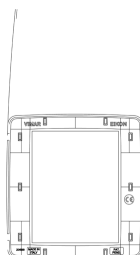

Product Status

2 - Will be discontinued

Minimum order quantity

1 NR

You may also be interested in

21618 - Frame 8M with screws

Drawings

Space view

Backside view

3D View

Technical data

- **Class group:** Domestic switching devices
- **Class:** Cover frame for domestic switching devices
- **Number of units:** 8
- **Mounting direction:** Horizontal and vertical
- **Number of units horizontal:** 4
- **Number of units vertical:** 2
- **Number of modules horizontal (module system):** 4
- **Number of modules vertical (module system):** 2
- **With mounting grid:** Yes
- **Suitable for subfloor installation duct box:** Yes
- **Suitable for wall duct:** Yes
- **Suitable for built-in installation:** Yes
- **Label space/information surface:** Yes
- **Material:** Metal
- **Material quality:** Other
- **Halogen free:** Yes
- **Surface protection:** Metallic
- **Surface finishing:** Matt
- **Colour:** Chrome
- **RAL-number (similar):** 9007
- **Transparent:** No
- **With hinged lid:** No
- **Degree of protection (IP):** IP00
- **Type of fastening:** Clamp mounting
- **Width:** 142,60 mm
- **Height:** 151,10 mm
- **Depth:** 9,80 mm
- **Built-in width:** 142,60 mm
- **Built-in height:** 151,10 mm
- **Diameter bore hole (opening):** 0 mm

Packaging

Code 8007352475670
Quantity 1 NR
Dim. 18.5x18.5x2.2 [cm]
Weight 230.8 [g]

Legal

Vimar reserves the right to change at any time and without notice the characteristics of the products reported. Installation should be carried out by qualified staff in compliance with the current regulations regarding the installation of electrical equipment in the country where the products are installed. For the terms of use of the information on the product info sheet see [Conditions of Use](#).