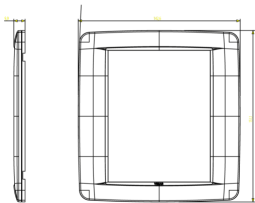

Product Status

2 - Will be discontinued

Minimum order quantity

1 NR

You may also be interested in

21618 - Frame 8M with screws

Drawings

Space view

Backside view

3D View

Technical data

- **Class group:** Domestic switching devices
- **Class:** Cover frame for domestic switching devices
- **Number of units:** 8
- **Mounting direction:** Horizontal and vertical
- **Number of units horizontal:** 4
- **Number of units vertical:** 2
- **Number of modules horizontal (module system):** 4
- **Number of modules vertical (module system):** 2
- **With mounting grid:** Yes
- **Suitable for subfloor installation duct box:** Yes
- **Suitable for wall duct:** Yes
- **Suitable for built-in installation:** Yes
- **Label space/information surface:** Yes
- **Material:** Wood
- **Material quality:** Other
- **Halogen free:** Yes
- **Surface protection:** Untreated
- **Surface finishing:** Matt
- **Colour:** Wood
- **RAL-number (similar):** 8025
- **Transparent:** No
- **With hinged lid:** No
- **Degree of protection (IP):** IP00
- **Type of fastening:** Clamp mounting
- **Width:** 142,60 mm
- **Height:** 151,10 mm
- **Depth:** 9,80 mm
- **Built-in width:** 142,60 mm
- **Built-in height:** 151,10 mm
- **Diameter bore hole (opening):** 0 mm

Packaging

Code 8007352475717
Quantity 1 NR
Dim. 18.5x18.5x2.2 [cm]
Weight 102.6 [g]

Legal

Vimar reserves the right to change at any time and without notice the characteristics of the products reported. Installation should be carried out by qualified staff in compliance with the current regulations regarding the installation of electrical equipment in the country where the products are installed. For the terms of use of the information on the product info sheet see [Conditions of Use](#).