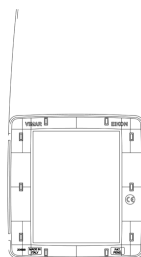

EIKON: Round plate 8M Wood Italian walnut

20698.C35

Wiring devices / Traditional wiring devices / EIKON / Cover plates

Round plate 8M Wood Italian walnut

8 (4+4)-module Round cover plate, solid wood and chromed frame, Italian walnut

Product Status

2 - Will be discontinued

Minimum order quantity

1 NR

You may also be interested in

21618 - Frame 8M with screws

Drawings

Space view

Backside view

3D View

Technical data

- **Class group:** Domestic switching devices
- **Class:** Cover frame for domestic switching devices
- **Number of units:** 8
- **Mounting direction:** Horizontal and vertical
- **Number of units horizontal:** 4
- **Number of units vertical:** 2
- **Number of modules horizontal (module system):** 4
- **Number of modules vertical (module system):** 2
- **With mounting grid:** Yes
- **Suitable for subfloor installation duct box:** Yes
- **Suitable for wall duct:** Yes
- **Suitable for built-in installation:** Yes
- **Label space/information surface:** Yes
- **Material:** Wood
- **Material quality:** Other
- **Halogen free:** Yes
- **Surface protection:** Untreated
- **Surface finishing:** Matt
- **Colour:** Wood
- **RAL-number (similar):** 8025
- **Transparent:** No
- **With hinged lid:** No
- **Degree of protection (IP):** IP00
- **Type of fastening:** Clamp mounting
- **Width:** 142,60 mm
- **Height:** 151,10 mm
- **Depth:** 9,80 mm
- **Built-in width:** 142,60 mm
- **Built-in height:** 151,10 mm
- **Diameter bore hole (opening):** 0 mm

Packaging

Code 8007352475717
Quantity 1 NR
Dim. 18.5x18.5x2.2 [cm]
Weight 102.6 [g]

Legal

Vimar reserves the right to change at any time and without notice the characteristics of the products reported. Installation should be carried out by qualified staff in compliance with the current regulations regarding the installation of electrical equipment in the country where the products are installed. For the terms of use of the information on the product info sheet see [Conditions of Use](#).