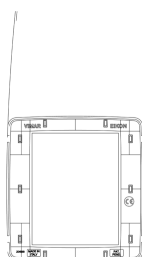

Product Status

2 - Will be discontinued

Minimum order quantity

1 NR

You may also be interested in

21618 - Frame 8M with screws

Drawings

Space view

Backside view

3D View

Technical data

- **Class group:** Domestic switching devices
- **Class:** Cover frame for domestic switching devices
- **Number of units:** 8
- **Mounting direction:** Horizontal and vertical
- **Number of units horizontal:** 4
- **Number of units vertical:** 2
- **Number of modules horizontal (module system):** 4
- **Number of modules vertical (module system):** 2
- **With mounting grid:** Yes
- **Suitable for subfloor installation duct box:** Yes
- **Suitable for wall duct:** Yes
- **Suitable for built-in installation:** Yes
- **Label space/information surface:** Yes
- **Material:** Wood
- **Material quality:** Other
- **Halogen free:** Yes
- **Surface protection:** Untreated
- **Surface finishing:** Matt
- **Colour:** Wood
- **RAL-number (similar):** 8003
- **Transparent:** No
- **With hinged lid:** No
- **Degree of protection (IP):** IP00
- **Type of fastening:** Clamp mounting
- **Width:** 142,60 mm
- **Height:** 151,10 mm
- **Depth:** 9,80 mm
- **Built-in width:** 142,60 mm
- **Built-in height:** 151,10 mm
- **Diameter bore hole (opening):** 0 mm

Packaging

Code 8007352475724
Quantity 1 NR
Dim. 18.5x18.5x2.2 [cm]
Weight 104.7 [g]

Legal

Vimar reserves the right to change at any time and without notice the characteristics of the products reported. Installation should be carried out by qualified staff in compliance with the current regulations regarding the installation of electrical equipment in the country where the products are installed. For the terms of use of the information on the product info sheet see [Conditions of Use](#).