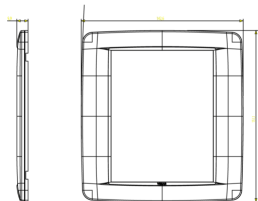

Product Status

2 - Will be discontinued

Minimum order quantity

1 NR

You may also be interested in

21618 - Frame 8M with screws

Drawings

Space view

Backside view

3D View

Technical data

- **Class group:** Domestic switching devices
- **Class:** Cover frame for domestic switching devices
- **Number of units:** 8
- **Mounting direction:** Horizontal and vertical
- **Number of units horizontal:** 4
- **Number of units vertical:** 2
- **Number of modules horizontal (module system):** 4
- **Number of modules vertical (module system):** 2
- **With mounting grid:** Yes
- **Suitable for subfloor installation duct box:** Yes
- **Suitable for wall duct:** Yes
- **Suitable for built-in installation:** Yes
- **Label space/information surface:** Yes
- **Material:** Wood
- **Material quality:** Other
- **Halogen free:** Yes
- **Surface protection:** Untreated
- **Surface finishing:** Matt
- **Colour:** Wood
- **RAL-number (similar):** 8003
- **Transparent:** No
- **With hinged lid:** No
- **Degree of protection (IP):** IP00
- **Type of fastening:** Clamp mounting
- **Width:** 142,60 mm
- **Height:** 151,10 mm
- **Depth:** 9,80 mm
- **Built-in width:** 142,60 mm
- **Built-in height:** 151,10 mm
- **Diameter bore hole (opening):** 0 mm

Packaging

Code 8007352475724
Quantity 1 NR
Dim. 18.5x18.5x2.2 [cm]
Weight 104.7 [g]

Legal

Vimar reserves the right to change at any time and without notice the characteristics of the products reported. Installation should be carried out by qualified staff in compliance with the current regulations regarding the installation of electrical equipment in the country where the products are installed. For the terms of use of the information on the product info sheet see [Conditions of Use](#).