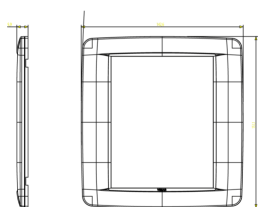

## Drawings

Space view

Backside view

3D View

## Technical data

- **Class group:** Domestic switching devices
- **Class:** Cover frame for domestic switching devices
- **Number of units:** 8
- **Mounting direction:** Horizontal and vertical
- **Number of units horizontal:** 4
- **Number of units vertical:** 2
- **Number of modules horizontal (module system):** 4
- **Number of modules vertical (module system):** 2
- **With mounting grid:** Yes
- **Suitable for subfloor installation duct box:** Yes
- **Suitable for wall duct:** Yes
- **Suitable for built-in installation:** Yes
- **Label space/information surface:** Yes
- **Material:** Metal
- **Material quality:** Stainless steel
- **Halogen free:** Yes
- **Surface protection:** Brushed
- **Surface finishing:** Matt
- **Colour:** Stainless steel
- **RAL-number (similar):** 9006
- **Transparent:** No
- **With hinged lid:** No
- **Degree of protection (IP):** IP00
- **Type of fastening:** Clamp mounting
- **Width:** 142,60 mm
- **Height:** 151,10 mm
- **Depth:** 9,80 mm
- **Built-in width:** 142,60 mm
- **Built-in height:** 151,10 mm
- **Diameter bore hole (opening):** 0 mm

## Packaging

**Code** 8007352475687  
**Quantity** 1 NR  
**Dim.** 18.5x18.4x3.3 [cm]  
**Weight** 216 [g]