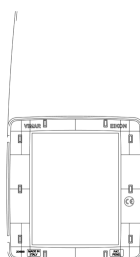

## Drawings

Space view

Backside view

3D View

## Packaging

**Code** 8007352475687  
**Quantity** 1 NR  
**Dim.** 18.5x18.4x3.3 [cm]  
**Weight** 216 [g]