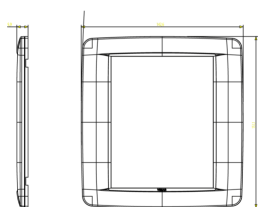

Product Status

2 - Will be discontinued

Minimum order quantity

1 NR

You may also be interested in

21618 - Frame 8M with screws

Drawings

Space view

Backside view

3D View

Technical data

- **Class group:** Domestic switching devices
- **Class:** Cover frame for domestic switching devices
- **Number of units:** 8
- **Mounting direction:** Horizontal and vertical
- **Number of units horizontal:** 4
- **Number of units vertical:** 2
- **Number of modules horizontal (module system):** 4
- **Number of modules vertical (module system):** 2
- **With mounting grid:** Yes
- **Suitable for subfloor installation duct box:** Yes
- **Suitable for wall duct:** Yes
- **Suitable for built-in installation:** Yes
- **Label space/information surface:** Yes
- **Material:** Metal
- **Material quality:** Other
- **Halogen free:** Yes
- **Surface protection:** Lacquered
- **Surface finishing:** Glossy
- **Colour:** Gold
- **RAL-number (similar):** 1036
- **Transparent:** No
- **With hinged lid:** No
- **Degree of protection (IP):** IP00
- **Type of fastening:** Clamp mounting
- **Width:** 142,60 mm
- **Height:** 151,10 mm
- **Depth:** 9,80 mm
- **Built-in width:** 142,60 mm
- **Built-in height:** 151,10 mm
- **Diameter bore hole (opening):** 0 mm

Packaging

Code 8007352483811
Quantity 1 NR
Dim. 18.5x18.5x2.2 [cm]
Weight 234.3 [g]

Legal

Vimar reserves the right to change at any time and without notice the characteristics of the products reported. Installation should be carried out by qualified staff in compliance with the current regulations regarding the installation of electrical equipment in the country where the products are installed. For the terms of use of the information on the product info sheet see [Conditions of Use](#).