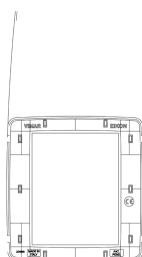

Product Status

2 - Will be discontinued

Minimum order quantity

1 NR

You may also be interested in

21618 - Frame 8M with screws

Drawings

Space view

Backside view

3D View

Technical data

- **Class group:** Domestic switching devices
- **Class:** Cover frame for domestic switching devices
- **Number of units:** 8
- **Mounting direction:** Horizontal and vertical
- **Number of units horizontal:** 4
- **Number of units vertical:** 2
- **Number of modules horizontal (module system):** 4
- **Number of modules vertical (module system):** 2
- **With mounting grid:** Yes
- **Suitable for subfloor installation duct box:** Yes
- **Suitable for wall duct:** Yes
- **Suitable for built-in installation:** Yes
- **Label space/information surface:** Yes
- **Material:** Metal
- **Material quality:** Other
- **Halogen free:** Yes
- **Surface protection:** Lacquered
- **Surface finishing:** Glossy
- **Colour:** Gold
- **RAL-number (similar):** 1036
- **Transparent:** No
- **With hinged lid:** No
- **Degree of protection (IP):** IP00
- **Type of fastening:** Clamp mounting
- **Width:** 142,60 mm
- **Height:** 151,10 mm
- **Depth:** 9,80 mm
- **Built-in width:** 142,60 mm
- **Built-in height:** 151,10 mm
- **Diameter bore hole (opening):** 0 mm

Packaging

Code 8007352483811
Quantity 1 NR
Dim. 18.5x18.5x2.2 [cm]
Weight 234.3 [g]

Legal

Vimar reserves the right to change at any time and without notice the characteristics of the products reported. Installation should be carried out by qualified staff in compliance with the current regulations regarding the installation of electrical equipment in the country where the products are installed. For the terms of use of the information on the product info sheet see [Conditions of Use](#).