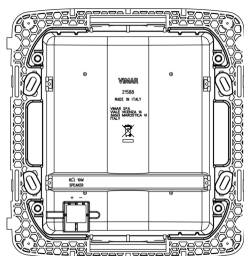

Drawings

Space view

Backside view

3D View

Technical data

- **Class group:** Consumer electronics
- **Class:** Loudspeaker box
- **Colour:** Other
- **Suitable for ceiling mounting:** No
- **Suitable for built-in mounting:** Yes
- **Suitable for wall mounting:** Yes
- **Horn speaker:** No
- **Sound projector:** No
- **Frequency:** 100 - 18.000 HZ
- **Impedance:** 8,00 - 8,01 Ohm
- **Nominal capacity:** 10 W
- **Active system:** No
- **Bass reflex system:** Yes
- **Loudness control:** No
- **Degree of protection (IP):** IP40
- **Width:** 140,10 mm
- **Height:** 14.400,00 mm
- **Depth:** 58,50 mm

Certifications

- 00. CE Marking - EU
- 19. NOM - Mexico
- 43. UKCA mark - Great Britain
- 99. WEEE Directive ([download](#))

Packaging

Code 8007352423992
Quantity 1 NR
Dim. 22x15.9x8.2 [cm]
Weight 554 [g]