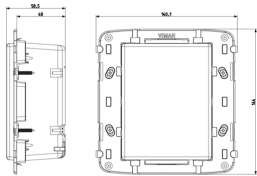

Drawings

Space view

Backside view

3D View

Technical data

- **Class group:** Consumer electronics
- **Class:** Loudspeaker box
- **Colour:** Other
- **Suitable for ceiling mounting:** No
- **Suitable for built-in mounting:** Yes
- **Suitable for wall mounting:** Yes
- **Horn speaker:** No
- **Sound projector:** No
- **Frequency:** 100 - 18.000 HZ
- **Impedance:** 8,00 - 8,01 Ohm
- **Nominal capacity:** 10 W
- **Active system:** No
- **Bass reflex system:** Yes
- **Loudness control:** No
- **Degree of protection (IP):** IP40
- **Width:** 140,10 mm
- **Height:** 14.400,00 mm
- **Depth:** 58,50 mm

Certifications

- 00. CE Marking - EU
- 19. NOM - Mexico
- 43. UKCA mark - Great Britain
- 99. WEEE Directive ([download](#))

Packaging

Code 8007352423992
Quantity 1 NR
Dim. 22x15.9x8.2 [cm]
Weight 554 [g]