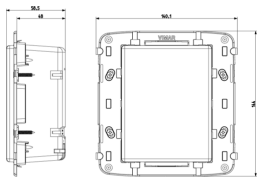

### Drawings

Space view

Backside view

3D View

## Packaging

**Code** 8007352424005  
**Quantity** 1 NR  
**Dim.** 22x15,9x8.2 [cm]  
**Weight** 554 [g]