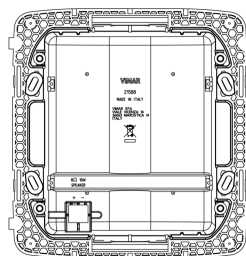

### Drawings

Space view

Backside view

3D View

## Packaging

**Code** 8007352424005  
**Quantity** 1 NR  
**Dim.** 22x15,9x8.2 [cm]  
**Weight** 554 [g]