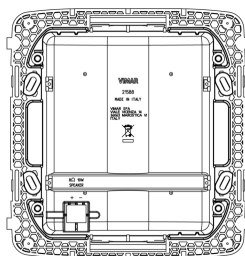

### Drawings

Space view

Backside view

3D View

## Packaging

**Code** 8007352423985  
**Quantity** 1 NR  
**Dim.** 22x15,9x8.2 [cm]  
**Weight** 554 [g]