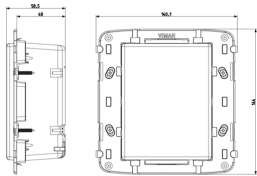

### Drawings

Space view

Backside view

3D View

## Packaging

**Code** 8007352423985  
**Quantity** 1 NR  
**Dim.** 22x15,9x8.2 [cm]  
**Weight** 554 [g]