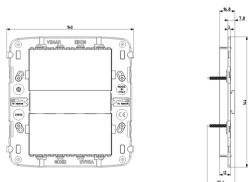

Product Status

3 - Active

Minimum order quantity

5 NR

You may also be interested in

21618.C - Cover 8M
Eikon/Arké/Plana mount-
frame

07937 - Screw for frame
fixing - 35mm

07939 - Screw for frame
fixing - 50 mm

Drawings

Space view

Backside view

3D View

Technical data

- **Class group:** Domestic switching devices
- **Class:** Holder for modular domestic switching devices
- **Model:** Flush-mounted
- **Mounting method:** Mounting with screw
- **Mounting method of the module inserts:** Front side
- **Mounting direction:** Horizontal and vertical
- **Number of modules horizontal (module system):** 4
- **Number of modules vertical (module system):** 2
- **With built-in installation box:** No
- **With screws:** Yes
- **Suitable for mounting in round junction box 60 mm:** No
- **Flush-mounted installation:** Yes
- **Suitable for subfloor installation duct box:** No
- **Suitable for wall duct:** No
- **Suitable for mounting on DIN-rail 35 mm:** No
- **Material:** Plastic
- **Material quality:** Thermoplastic

Certifications

- 01. IMQ - Italy ([download](#))
- 15. CCC - China ([download](#))
- 29. QCERT - Colombia
- 96. Electrotechnical expert ([download](#))

Packaging

Code 8007352425545
Quantity 1 NR
Dim. 14x14.4x1.7 [cm]
Weight 53.7 [g]

Code 8007352425552
Quantity 5 NR
Dim. 17.5x16.3x9.8 [cm]
Weight 359.4 [g]

Legal

Vimar reserves the right to change at any time and without notice the characteristics of the products reported. Installation should be carried out by qualified staff in compliance with the current regulations regarding the installation of electrical equipment in the country where the products are installed. For the terms of use of the information on the product info sheet see [Conditions of Use](#).