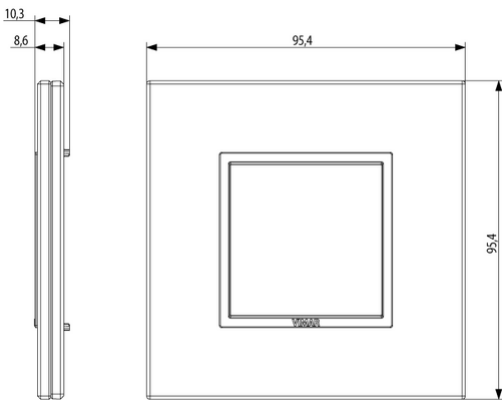

Drawings

Space view