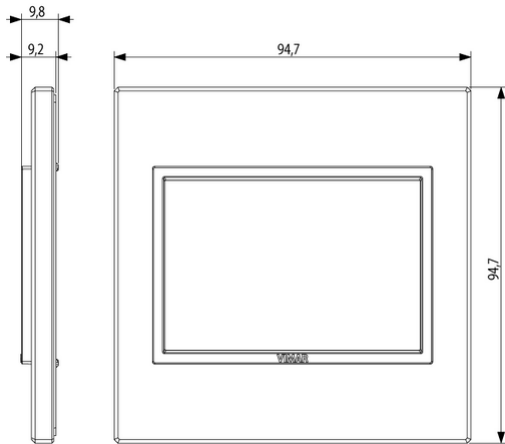

Drawings

Space view