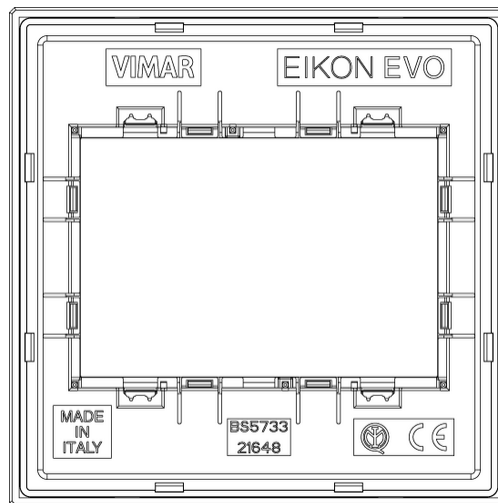

Backside view