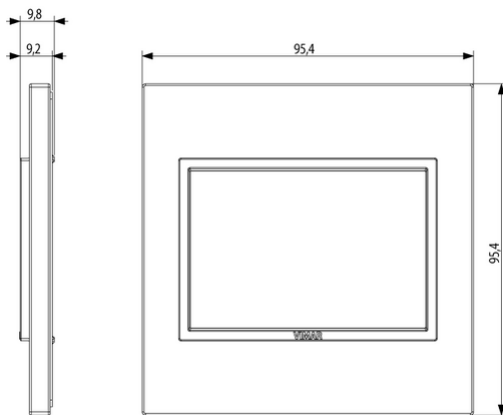

Drawings

Space view