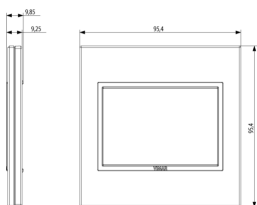

Drawings

Space view