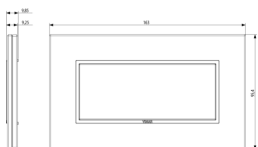

Drawings

Space view